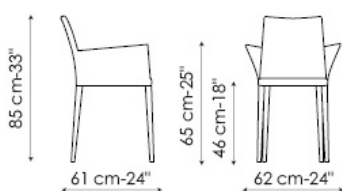

mat arctic blue painted metal

mat brick red painted metal

chromed metal

black nickel metal

Kayla

Kayla up

Miss Kayla

Miss Kayla up