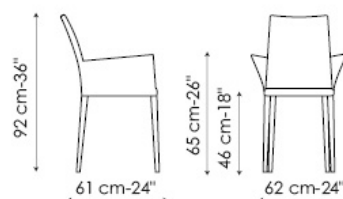

Miss Kayla up