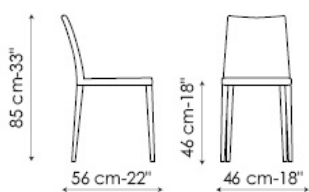

mat arctic blue painted metal

mat brick red painted metal

chromed metal

black nickel metal

Kayla