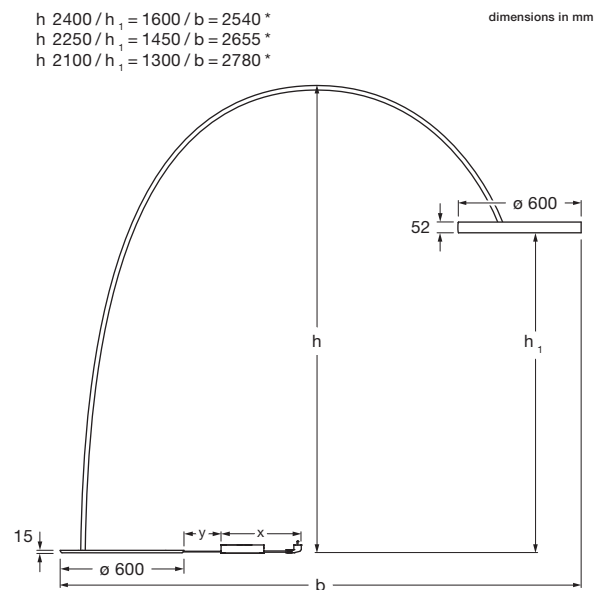

Mito largo datasheet

Annular LED arc luminaire with double-sided light emission and a diameter of 60 cm, height of the head can be adjusted during fitting (1.3 m / 1.45 m / 1.6 m). Connection to 230 V AC / 50 Hz mains voltage via power supply unit (converter), removable head for maintenance purposes.

Luminous power 60 W, control via »touchless control« (gesture control on the head, can be deactivated) or with Occhio air

technical data Mito largo

properties	material	head aluminium, painted, PVD-coated, optical silicone body carbon painted base steel painted
	cable length	power supply unit (x): 1 m luminaire (y): 2 m of which 1.5 m are retractable
	weight	34.0 kg
surface	head	bronze, matt gold, rose gold, matt silver, matt white, matt black, phantom, black phantom
	body / base / cable	matt white, matt black
Occhio »color tune« LED	average life time	> 50.000 hrs
	energy efficiency class	G
	power	60 W (incl. Occhio power supply approx. 66 W)
	color rendering index	high color; CRI Ra 95
	color temperature	2700–4000 K
	recommended use	residential
electricity	dimming	via »touchless control« on the head (can be deactivated) or with Occhio air
	connection	230 V AC / 50 Hz
	permitted operating conditions	max. 30°C for indoor use only

*production tolerance ± 50 mm

Mito largo lighting effects

table (wide)

wide light beam (up and down), beam angle approx. 80° (down)

inserts: wide / flood

luminous flux : high color 60 W 3330 lm

UGR (4H8H) < 19