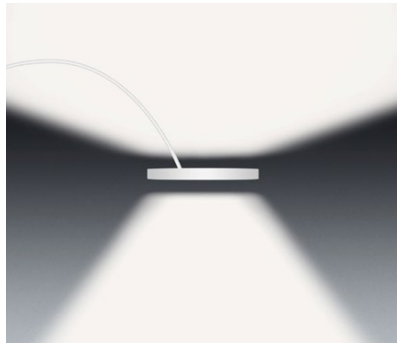

Mito largo datasheet

Annular LED arc luminaire with double-sided light emission and a diameter of 60 cm, height of the head can be adjusted during fitting (1.3 m / 1.45 m / 1.6 m). Connection to 230 V AC / 50 Hz mains voltage via power supply unit (converter), removable head for maintenance purposes.

Luminous power 60 W, control via »touchless control« (gesture control on the head, can be deactivated) or with Occhio air

technical data Mito largo

properties	material	head aluminium, painted, PVD-coated, optical silicone body carbon painted base steel painted
	cable length	power supply unit (x): 1 m luminaire (y): 2 m of which 1.5 m are retractable
	weight	34.0 kg
surface	head	bronze, matt gold, rose gold, matt silver, matt white, matt black, phantom, black phantom
	body / base / cable	matt white, matt black
Occhio »color tune« LED	average life time	> 50.000 hrs
	energy efficiency class	G
	power	60 W (incl. Occhio power supply approx. 66 W)
	color rendering index	high color; CRI Ra 95
	color temperature	2700–4000 K
	recommended use	residential
electricity	dimming	via »touchless control« on the head (can be deactivated) or with Occhio air
	connection	230 V AC / 50 Hz
	permitted operating conditions	max. 30°C for indoor use only

*production tolerance ± 50 mm

Mito largo lighting effects

table (wide)

wide light beam (up and down), beam angle approx. 80° (down)

inserts: wide / flood

luminous flux : high color 60 W 3330 lm

UGR (4H8H) < 19