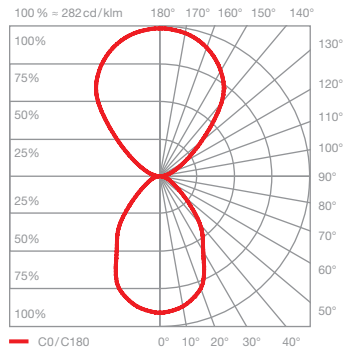

Mito largo datasheet

Annular LED arc luminaire with double-sided light emission and a diameter of 60 cm, height of the head can be adjusted during fitting (1.3 m / 1.45 m / 1.6 m). Connection to 230 V AC / 50 Hz mains voltage via power supply unit (converter), removable head for maintenance purposes.

Luminous power 60 W, control via »touchless control« (gesture control on the head, can be deactivated) or with Occhio air

technical data Mito largo

properties	material	head aluminium, painted, PVD-coated, optical silicone body carbon painted base steel painted
	cable length	power supply unit (x): 1 m luminaire (y): 2 m of which 1.5 m are retractable
	weight	34.0 kg
surface	head	bronze, matt gold, rose gold, matt silver, matt white, matt black, phantom, black phantom
	body / base / cable	matt white, matt black
Occhio »color tune« LED	average life time	> 50.000 hrs
	energy efficiency class	G
	power	60 W (incl. Occhio power supply approx. 66 W)
	color rendering index	high color; CRI Ra 95
	color temperature	2700–4000 K
	recommended use	residential
electricity	dimming	via »touchless control« on the head (can be deactivated) or with Occhio air
	connection	230 V AC / 50 Hz
	permitted operating conditions	max. 30°C for indoor use only

*production tolerance ± 50 mm

Mito largo lighting effects

table (wide)

wide light beam (up and down), beam angle approx. 80° (down)

inserts: wide / flood

luminous flux : high color 60 W 3330 lm

UGR (4H8H) < 19