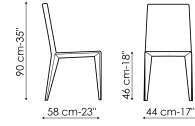

following versions, for a functional and aesthetically consistent result: with a higher backrest for increased comfort (Filly up) with a wider and more generous seat (Filly large), with a high backrest and large seat (Filly large up), with armrests (Miss Filly and Miss Filly up) or in the stool version (Filly too and Filly up too). In this way, it is possible choose the model that best suits individual needs without giving up the unmistakable style of Filly.

Data sheet

Filly

Width: 44cm

Depth: 55cm

Height: 82cm

Filly up

Width: 44cm

Depth: 58cm

Height: 90cm

Filly large

Width: 50cm

Depth: 55cm

Height: 82cm

Filly large up

Width: 50cm

Depth: 55cm

Height: 90cm

Miss Filly

Width: 57cm

Depth: 55cm

Height: 82cm

Miss Filly up

Width: 57cm

Depth: 55cm