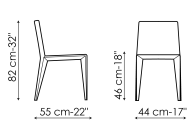

following versions, for a functional and aesthetically consistent result: with a higher backrest for increased comfort (Filly up) with a wider and more generous seat (Filly large), with a high backrest and large seat (Filly large up), with armrests (Miss Filly and Miss Filly up) or in the stool version (Filly too and Filly up too). In this way, it is possible choose the model that best suits individual needs without giving up the unmistakable style of Filly.

Data sheet

Filly

Width: 44cm

Depth: 55cm

Height: 82cm

Filly up

Width: 44cm

Depth: 58cm

Height: 90cm

Filly large

Width: 50cm

Depth: 55cm

Height: 82cm

Filly large up

Width: 50cm

Depth: 55cm

Height: 90cm

Miss Filly

Width: 57cm

Depth: 55cm

Height: 82cm

Miss Filly up

Width: 57cm

Depth: 55cm