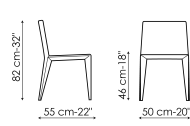

following versions, for a functional and aesthetically consistent result: with a higher backrest for increased comfort (Filly up) with a wider and more generous seat (Filly large), with a high backrest and large seat (Filly large up), with armrests (Miss Filly and Miss Filly up) or in the stool version (Filly too and Filly up too). In this way, it is possible choose the model that best suits individual needs without giving up the unmistakable style of Filly.

Data sheet

Filly

Width: 44cm

Depth: 55cm

Height: 82cm

Filly up

Width: 44cm

Depth: 58cm

Height: 90cm

Filly large

Width: 50cm

Depth: 55cm

Height: 82cm

Filly large up

Width: 50cm

Depth: 55cm

Height: 90cm

Miss Filly

Width: 57cm

Depth: 55cm

Height: 82cm

Miss Filly up

Width: 57cm

Depth: 55cm