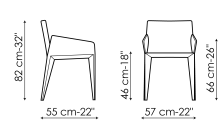

Data sheet

Filly

Width: 44cm

Depth: 55cm

Height: 82cm

Filly up

Width: 44cm

Depth: 58cm

Height: 90cm

Filly large

Width: 50cm

Depth: 55cm

Height: 82cm

Filly large up

Width: 50cm

Depth: 55cm

Height: 90cm

Miss Filly

Width: 57cm

Depth: 55cm

Height: 82cm

Miss Filly up

Width: 57cm

Depth: 55cm