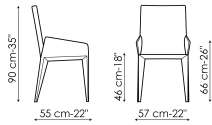

Data sheet

Filly

Width: 44cm

Depth: 55cm

Height: 82cm

Filly up

Width: 44cm

Depth: 58cm

Height: 90cm

Filly large

Width: 50cm

Depth: 55cm

Height: 82cm

Filly large up

Width: 50cm

Depth: 55cm

Height: 90cm

Miss Filly

Width: 57cm

Depth: 55cm

Height: 82cm

Miss Filly up

Width: 57cm

Depth: 55cm